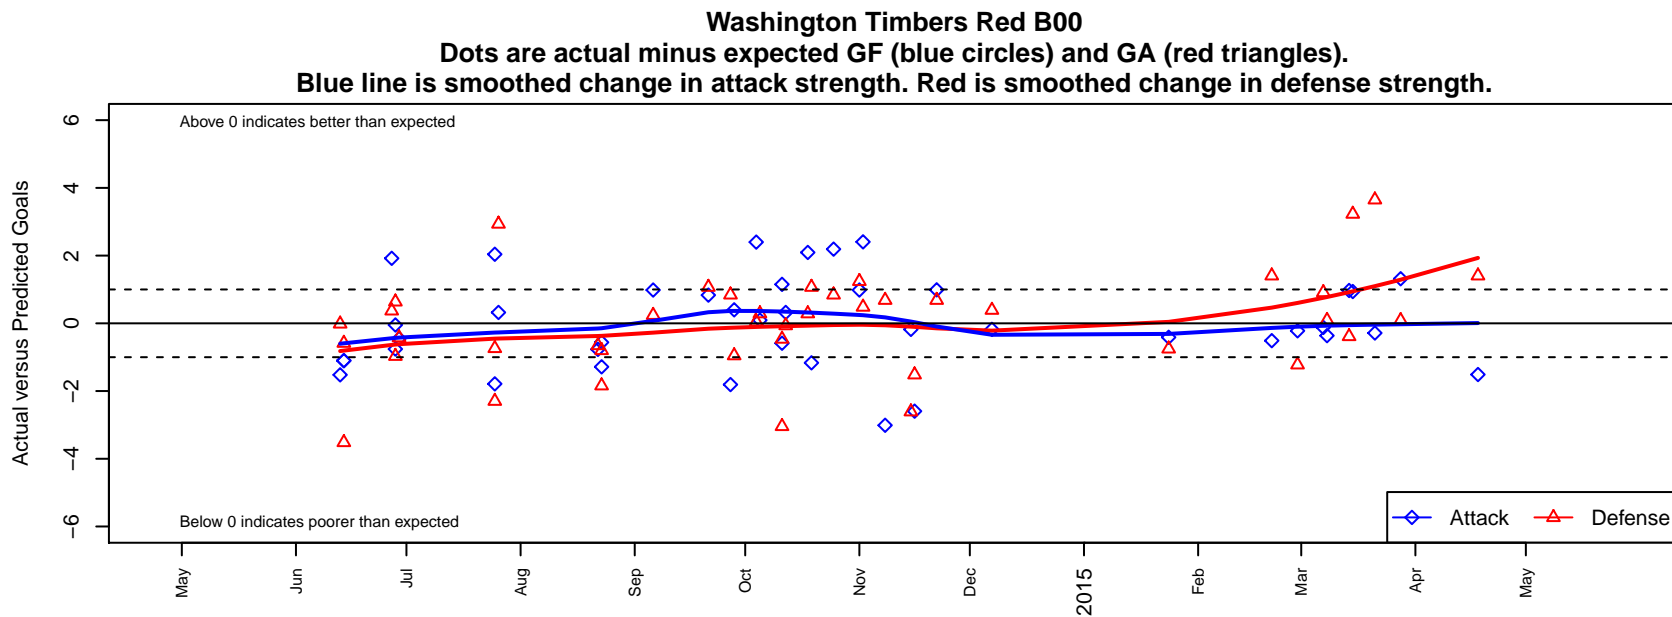

Washington Timbers Red B00

Washington Timbers
 Vancouver, WA
 B00 total strength=1303
 attack=8.02 defense=4.07
 fall league = RCL B00 Div 3
 spr league = Win RCL B00 Div 2

alt names used:
 WTFC B00 Reds
 WASHINGTON TIMBERS B00 REDS
 WASHINGTON TIMBERS B00 REDS (WA)
 Washinton Timbers B00 Reds
 Washington Timbers B00 Red
 Washington Timbers B00 Red
 Washington Timbers FC B00 Red
 Washington Timbers B00 Red

**attack and defense variance (black dot)
relative to other teams
and top 10 in region**

**attack and defense rating
relative to others at age
and all opponents in last 13 months**

Performance relative to 13 month average