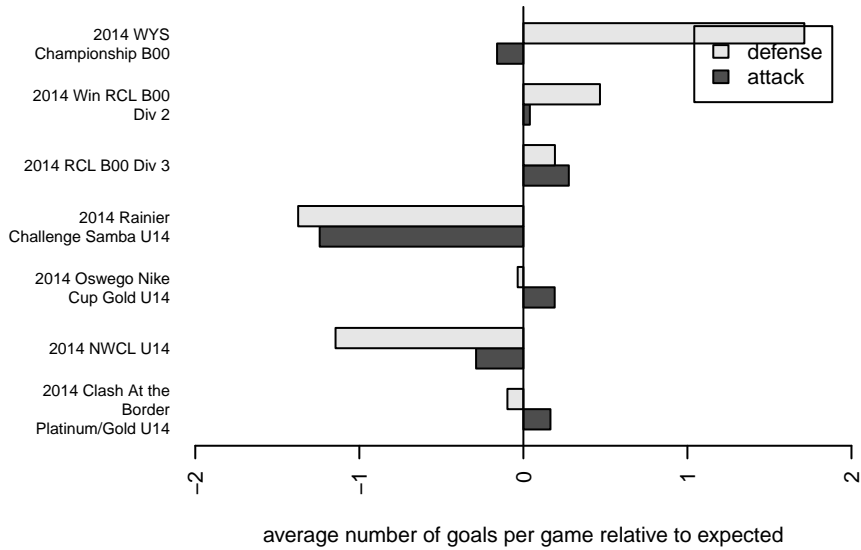

Washington Timbers Red B00

Washington Timbers
 Vancouver, WA
 B00 total strength=1303
 attack=8.02 defense=4.07
 fall league = RCL B00 Div 3
 spr league = Win RCL B00 Div 2

alt names used:
 WTFC B00 Reds
 WASHINGTON TIMBERS B00 REDS
 WASHINGTON TIMBERS B00 REDS (WA)
 Washinton Timbers B00 Reds
 Washington Timbers B00 Red
 Washington Timbers B00 Red
 Washington Timbers FC B00 Red
 Washington Timbers B00 Red

Venues played:
 2013 WYS Championship B00
 2014 Rainier Challenge Samba U14
 2014 Clash At the Border Platinum/Gold U14
 2014 Oswego Nike Cup Gold U14
 2014 NWCL U14
 2014 RCL B00 Div 3
 2014 Win RCL B00 Div 2
 2014 WYS Championship B00

**attack and defense variance (black dot)
relative to other teams
and top 10 in region**

**attack and defense rating
relative to others at age
and all opponents in last 13 months**

Performance relative to 13 month average