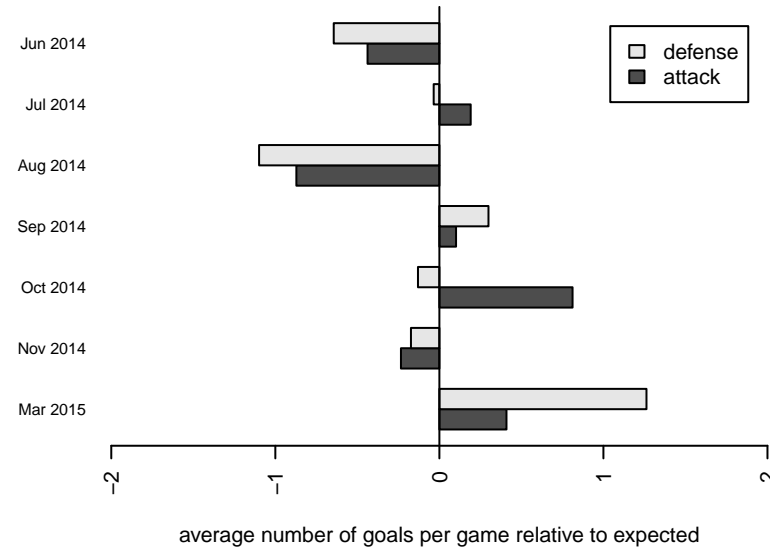

Performance relative to 13 month average