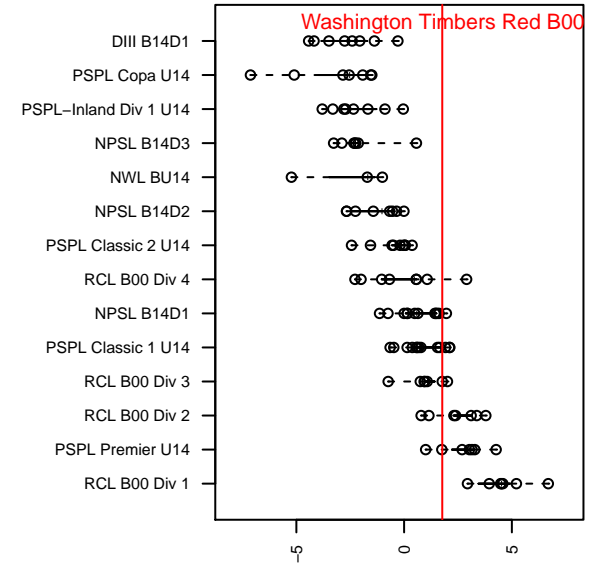

Washington Timbers Red B00

Washington Timbers
 Vancouver, WA
 B00 total strength=1303
 attack=8.02 defense=4.07
 fall league = RCL B00 Div 3
 spr league = Win RCL B00 Div 2

alt names used:
 WTFC B00 Reds
 WASHINGTON TIMBERS B00 REDS
 WASHINGTON TIMBERS B00 REDS (WA)
 Washinton Timbers B00 Reds
 Washington Timbers B00 Red
 Washington Timbers B00 Red
 Washington Timbers FC B00 Red
 Washington Timbers B00 Red

Venues played:
 2013 WYS Championship B00
 2014 Rainier Challenge Samba U14
 2014 Clash At the Border Platinum/Gold U14
 2014 Oswego Nike Cup Gold U14
 2014 NWCL U14
 2014 RCL B00 Div 3
 2014 Win RCL B00 Div 2
 2014 WYS Championship B00

**attack and defense variance (black dot)
relative to other teams
and top 10 in region**

**attack and defense rating
relative to others at age
and all opponents in last 13 months**

Performance relative to 13 month average